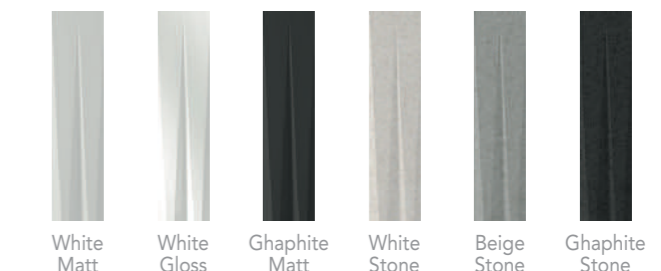

MESTIZAJE *

ZELLIGE 12,5x12,5cm / 5"X5"

ZELLIGE DECOR** 12,5x12,5cm / 5"X5"

ZELLIGE BULLNOSE 3,5x12,5cm / 1.5"X5"

CHATEAU CRAYON 4x22,6cm / 1.5"X9"

CHATEAU 18,5x18,5cm / 7"X7"

CHATEAU LINE 18,5x18,5cm / 7"X7"

CHATEAU ANTIQUE ** 18,5x18,5cm / 7"X7"

METALLIC EDITION

WAVE CONTRACT 12,5x12,5cm / 5"X5"

CANALE M 7,5x15cm / 3"X6"

PEAK M 7,5x15cm / 3"X6"

Steel

Steel

Steel

MINI HEXA CANALE 15x17,3cm / 6"X7"

Steel

MINI HEXA CONTRACT 7,5x15cm / 3"X6"

Steel

* Different colour shades randomly mixed within the box / Diferentes tonalidades encajadas aleatoriamente.

** Different patterns randomly mixed within the box / Diferentes diseños encajados aleatoriamente.

*** Except White Gloss / Excepto White Gloss.

MUD *

14x14cm / 5.5"X5.5"

MUD DIAMOND 14x24cm / 5.5"X9.5"

SPECIAL PIECES *** 1,1x24cm / 0.43"X5.5"

Mud Rounded Edge

SECOND SKIN

PETAL 5,5x23cm / 2"X9"

ISOS 12x27,5cm / 4,5"X11"

SIX *

11,7x11,7cm / 4.6"X4.6"

HEXA SIX 14x16cm / 5.5"X6.3"

SPECIAL PIECES *** 1,1x24cm / 0.43"X5.5"

Six Edge
0,8x11,7cm / 0.43"X4.6"

STRIPES

7,5x30cm / 3"X12"

STRIPES TRANSITION 7,5x30cm / 3"X12"

LISO XL 7,5x30cm / 3"X12"

SPECIAL PIECES ***

Stripes Edge XL
0,8x30cm / 0.3"X12"

Edge Corner
0,8x0,8cm / 0.3"X0.3"

* Different tone variations which are randomly mixed within the box / Diferentes variaciones de tono encajados aleatoriamente.

** 9 different patterns randomly mixed within the box / 9 diseños diferentes encajados aleatoriamente.

*** Available in all colours / Disponible en todos los colores de la colección.