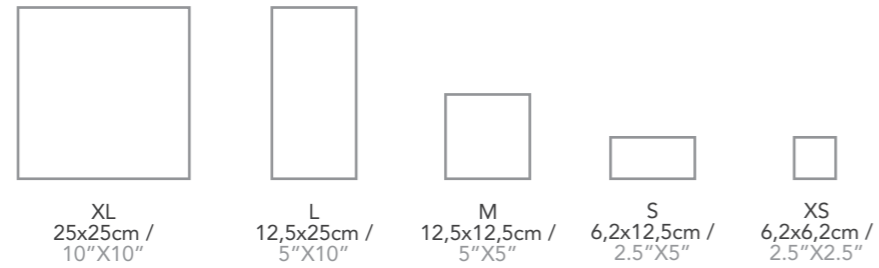

SOLID

R10 / CLASS 2
DCOF >0,42

FORMATS

SUBWAY

LISO M 7,5x15cm / 3"x6"

CANALE M 7,5x15cm / 3"x6"

PEAK 7,5x15cm / 3"x6"

DELTA M 7,5x15cm / 3"x6"

LISO XL 7,5x30cm / 3"x12"

DOME 7,5x30cm / 3"x12"

NEW BEVEL 7,5x30cm / 3"x12"

DELTA XL 7,5x30cm / 3"x12"

ARCH XL 7,5x30cm / 3"x12"

MINI HEXA 15x17,5cm / 6"x7"

MINI HEXA BEVEL 15x17,5cm / 6"x7"