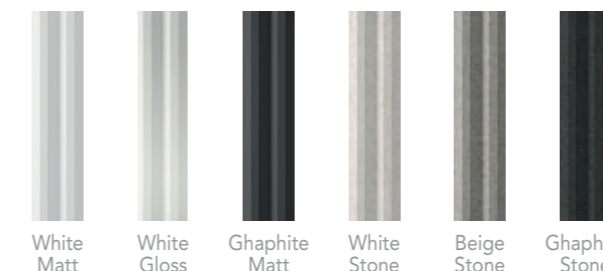

STRIPES

7,5x30cm / 3"X12"

STRIPES TRANSITION 7,5x30cm / 3"X12"